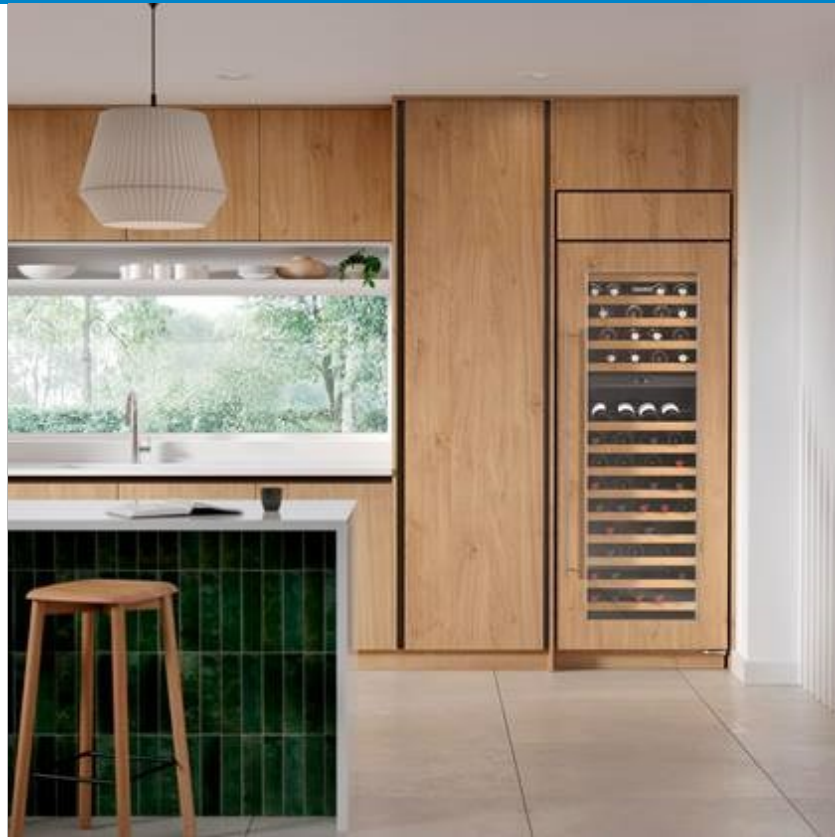

Touch control panel is conveniently located for easy access at the top of a finger

UV-resistant glass door shields wine from harmful light

Inventory tile system aids collection organization

Wi-Fi enabled features enable remote control of independent temperatures zones, provide important door-ajar notifications, and assist with remote service diagnostics—all from your mobile device

Accepts custom panels for an integrated look within cabinetry or stainless-steel accessory panels and handles to match other Sub-Zero, Wolf, and Cove products

Sub-Zero offers an industry-leading full two-year warranty on appliances, along with a full five-year sealed system warranty and a limited twelve-year sealed system warranty

ACCESORIOS

Bulk Storage Drawer

Custom Front Panel Mounting Kit

Dual Installation Kit

Dual Installation Kit with 60" Grille Frame

Dual Installation Kit with 66" Grille Frame

Jaladera Tubular de 63 7/8"

Kit de cerradura

Pro Handle

Pro Louvered Flush Inset Grille - 84"

Stainless Steel Flush Inset Door Panel with Pro Handle

Stainless Steel Flush Inset Door Panel with Tubular Handle

Stainless Steel Flush Inset Grille Panel

Rejillas para altura de acabado de 83" o 88" (84 es el estándar)

Los electrodomésticos están disponibles a través de un comerciante autorizado. Para información de comerciante local, visite subzero-wolf.com/locator.

HANDLE ACCESSORIES

PRO

TUBULAR