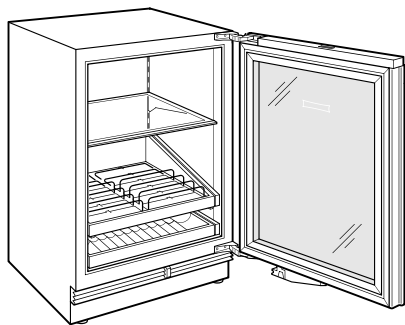

VISTA INTERIOR