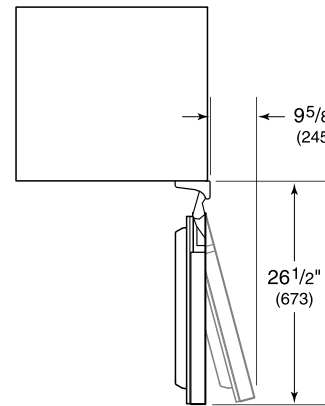

HEIGHT DIMENSIONS ± 1/2" (13)