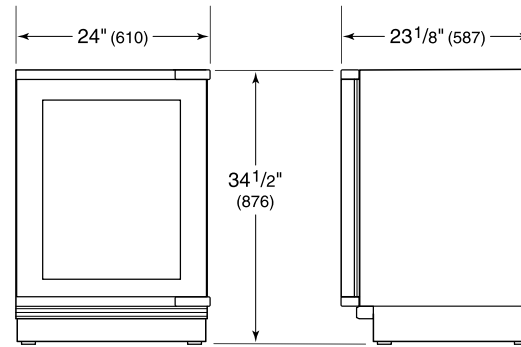

DIMENSIONES