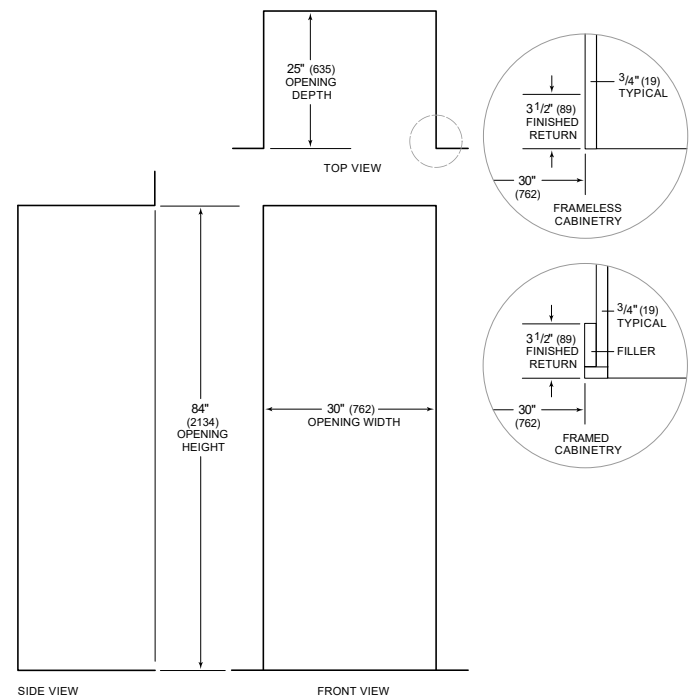

STANDARD INSTALLATION