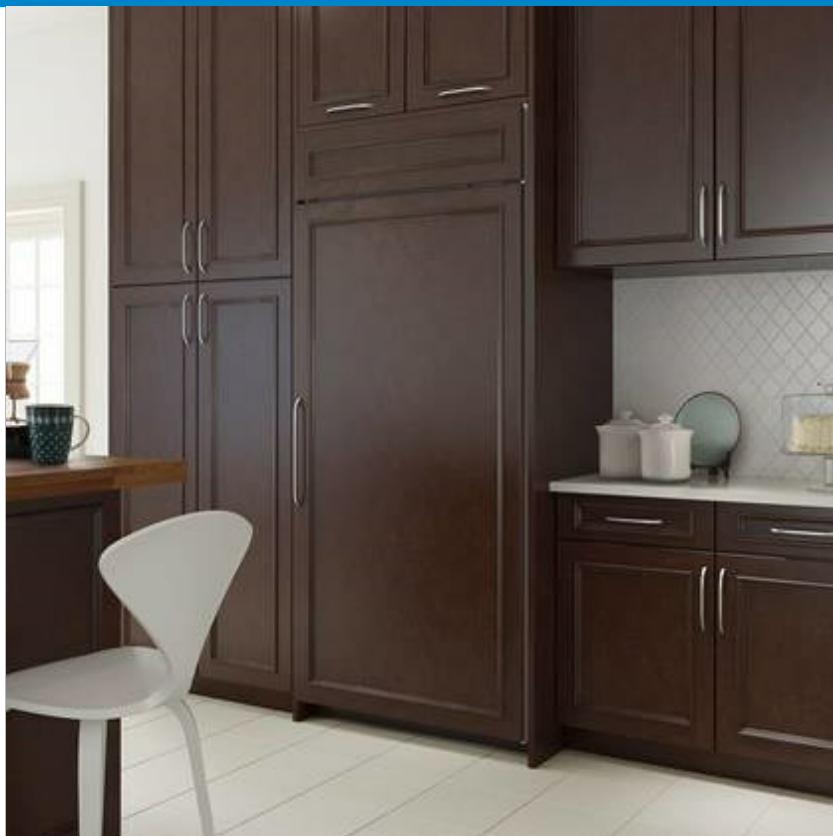

ACCESORIOS

- 66" Dual Flush Inset Stainless Grille Panel

- 90° Door Stop

- Custom Side Panel Mounting Kit

- Dual Installation Kit

- Dual Installation Kit with 66" Grille Frame

- Dual Installation Kit with 66" Pro Louvered Grille - Flush Inset

---

- Dual Installation Kit with 72" Grille Frame

- Dual Installation Kit with 72" Louvered Grille

- Dual Installation Kit with 72" Pro Louvered Grille-Flush Inset

---

- Extended Framed Handle Kit

- Filtro de agua 4204490

- Framed Handle

- Framed Louvered Grille Insert

- Framed Stainless Steel Front Panels

- Framed White Front Panels

- Grille Frame - 83"

- Grille Frame - 88"

- Louvered Grille - 83"

- Louvered Grille - 88"

- Pro Louvered Flush Inset Grille - 84"

- Stainless Steel Dual Flush Inset Door Panel with Pro Handle

---

- Stainless Steel Dual Flush Inset Door Panel with Tubular Handle

---

- Stainless Steel Dual Flush Inset Grille Panel

- Stainless Steel Flush Inset Door Panel with Pro Handle

- Stainless Steel Flush Inset Door Panel with Tubular Handle

- Stainless Steel Flush Inset Grille Panel

- Stainless Steel Kickplate - Left Hinge

- Stainless Steel Kickplate - Right Hinge

HANDLE ACCESSORIES

PRO

TUBULAR

DETALLES DEL PRODUCTO

CONGELADOR

- 3 bandejas de rejilla ajustables
- 1 estante de cristal estacionario
- 3 cajones de almacenamiento con divisores
- 5 estantes de puerta ajustables