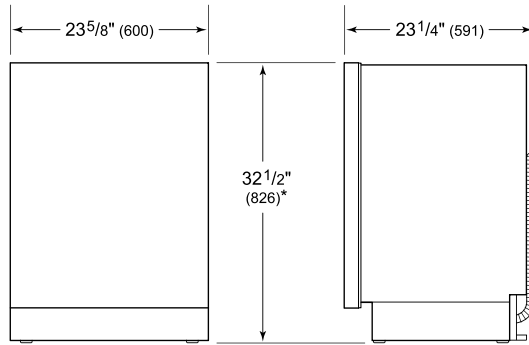

ESPECIFICACIONES DEL PRODUCTO

Modelo	DW2451WS/ADA
Dimensiones	23 5/8"W x 32 1/2"H x 23 1/4"D
Espacio de la puerta	25"
Nivel de sonido	41 dBA (Model and cycle/option dependent)
Suministro eléctrico	115 VAC, 60 Hz
Servicio eléctrico	15 amp dedicated circuit
Receptáculo	3-prong grounding-type
Longitud del cable	6'
Conexión de agua	5' braided tubing with 3/8" female compression fitting
Conexión de drenaje	5' (1.5 m) corrugated tubing
Presión de las tuberías	30–140 psi

INSTALACIÓN ELÉCTRICA PLOMERÍA

COVE OPENING WIDTH Cove dishwashers accommodate varying opening widths. A 23 5/8" (60 cm) width provides minimum reveals and is ideal for new construction. A 24" width is also common; however, reveals for a 24" opening will be larger than the reveals for a 23 5/8" opening unless the panel width is adjusted accordingly. 24" and 60 cm stainless steel panels are available and must be specified accordingly.

PANEL SPECIFICATIONS For complete panels specifications including width/height, weight requirements and thickness requirements visit subzero-wolf.com/reveal.

VISTA INTERIOR

Esta ilustración es solo para referencia interior y puede no representar el exterior del modelo especificado.

DIMENSIONES

*31 7/8" (810) MIN TO 32 7/8" (835) MAX

60 CM INSTALLATION

NOTE: 3 1/2" (89) finished returns will be visible and should be finished to match cabinetry.