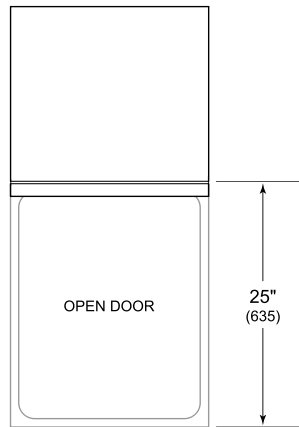

ESPECIFICACIONES DEL PRODUCTO

Modelo	DW2451WS/ADA
Dimensiones	23 5/8"W x 32 1/2"H x 23 1/4"D
Espacio de la puerta	25"
Nivel de sonido	41 dBA (Model and cycle/option dependent)
Suministro eléctrico	115 VAC, 60 Hz
Servicio eléctrico	15 amp dedicated circuit
Receptáculo	3-prong grounding-type
Longitud del cable	6'
Conexión de agua	5' braided tubing with 3/8" female compression fitting
Conexión de drenaje	5' (1.5 m) corrugated tubing
Presión de las tuberías	30–140 psi

INSTALACIÓN ELÉCTRICA PLOMERÍA

COVE OPENING WIDTH Cove dishwashers accommodate varying opening widths. A 23 5/8" (60 cm) width provides minimum reveals and is ideal for new construction. A 24" width is also common; however, reveals for a 24" opening will be larger than the reveals for a 23 5/8" opening unless the panel width is adjusted accordingly. 24" and 60 cm stainless steel panels are available and must be specified accordingly.

PANEL SPECIFICATIONS For complete panels specifications including width/height, weight requirements and thickness requirements visit subzero-wolf.com/reveal.

VISTA INTERIOR

Esta ilustración es solo para referencia interior y puede no representar el exterior del modelo especificado.

DIMENSIONES

*31 7/8" (810) MIN TO 32 7/8" (835) MAX

60 CM INSTALLATION

NOTE: 3 1/2" (89) finished returns will be visible and should be finished to match cabinetry.