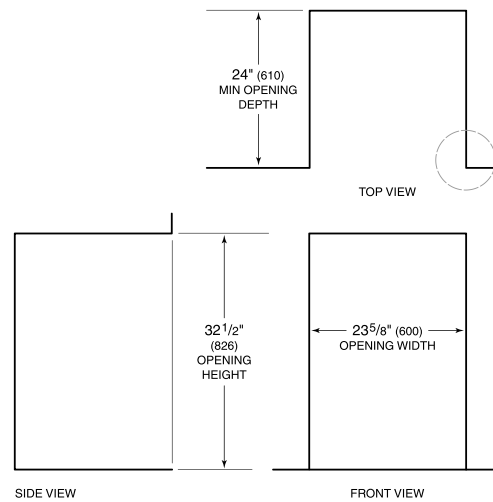

ESPECIFICACIONES DEL PRODUCTO

Modelo	DW2451WS/ADA
Dimensiones	23 5/8"W x 32 1/2"H x 23 1/4"D
Espacio de la puerta	25"
Nivel de sonido	41 dBA (Model and cycle/option dependent)
Suministro eléctrico	115 VAC, 60 Hz
Servicio eléctrico	15 amp dedicated circuit
Receptáculo	3-prong grounding-type
Longitud del cable	6'
Conexión de agua	5' braided tubing with 3/8" female compression fitting
Conexión de drenaje	5' (1.5 m) corrugated tubing
Presión de las tuberías	30–140 psi

INSTALACIÓN ELÉCTRICA PLOMERÍA

COVE OPENING WIDTH Cove dishwashers accommodate varying opening widths. A 23 5/8" (60 cm) width provides minimum reveals and is ideal for new construction. A 24" width is also common; however, reveals for a 24" opening will be larger than the reveals for a 23 5/8" opening unless the panel width is adjusted accordingly. 24" and 60 cm stainless steel panels are available and must be specified accordingly.

PANEL SPECIFICATIONS For complete panels specifications including width/height, weight requirements and thickness requirements visit subzero-wolf.com/reveal.

VISTA INTERIOR

Esta ilustración es solo para referencia interior y puede no representar el exterior del modelo especificado.

DIMENSIONES

*31 7/8" (810) MIN TO 32 7/8" (835) MAX

60 CM INSTALLATION

NOTE: 3 1/2" (89) finished returns will be visible and should be finished to match cabinetry.