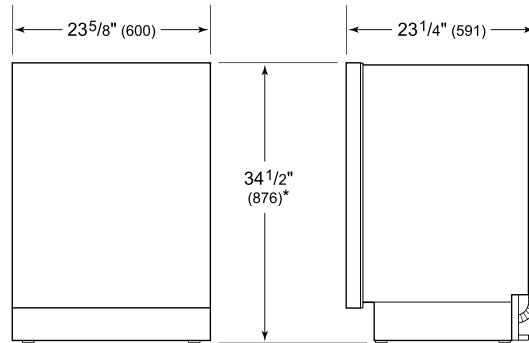

DIMENSIONES