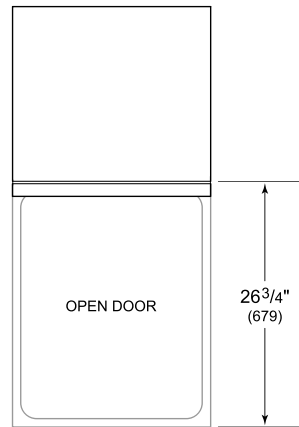

*33 3/4" (857) MIN TO 34 3/4" (883) MAX