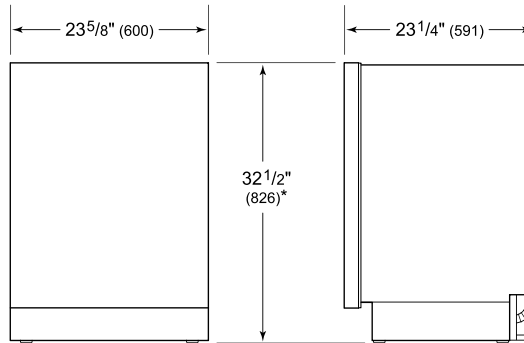

ESPECIFICACIONES DEL PRODUCTO

Modelo	DW2451WS/ADA
Dimensiones	23 5/8"W x 32 1/2"H x 23 1/4"D
Espacio de la puerta	25"
Nivel de sonido	41 dBA (Model and cycle/option dependent)
Suministro eléctrico	115 VAC, 60 Hz
Servicio eléctrico	15 amp dedicated circuit
Receptáculo	3-prong grounding-type
Longitud del cable	6'
Conexión de agua	5' braided tubing with 3/8" female compression fitting
Conexión de drenaje	5' (1.5 m) corrugated tubing
Presión de las tuberías	30–140 psi

INSTALACIÓN ELÉCTRICA PLOMERÍA

COVE OPENING WIDTH Cove dishwashers accommodate varying opening widths. A 23 5/8" (60 cm) width provides minimum reveals and is ideal for new construction. A 24" width is also common; however, reveals for a 24" opening will be larger than the reveals for a 23 5/8" opening unless the panel width is adjusted accordingly. 24" and 60 cm stainless steel panels are available and must be specified accordingly.

PANEL SPECIFICATIONS For complete panels specifications including width/height, weight requirements and thickness requirements visit subzero-wolf.com/reveal.

VISTA INTERIOR

Esta ilustración es solo para referencia interior y puede no representar el exterior del modelo especificado.

DIMENSIONES

*31 7/8" (810) MIN TO 32 7/8" (835) MAX

24" INSTALLATION

NOTE: 3 1/2" (89) finished returns will be visible and should be finished to match cabinetry.