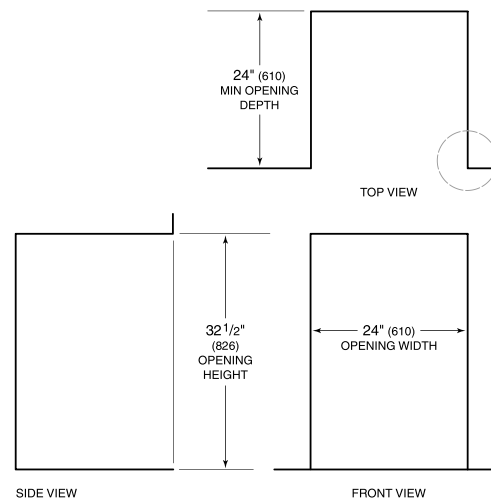

ESPECIFICACIONES DEL PRODUCTO

Modelo	DW2451WS/ADA
Dimensiones	23 5/8"W x 32 1/2"H x 23 1/4"D
Espacio de la puerta	25"
Nivel de sonido	41 dBA (Model and cycle/option dependent)
Suministro eléctrico	115 VAC, 60 Hz
Servicio eléctrico	15 amp dedicated circuit
Receptáculo	3-prong grounding-type
Longitud del cable	6'
Conexión de agua	5' braided tubing with 3/8" female compression fitting
Conexión de drenaje	5' (1.5 m) corrugated tubing
Presión de las tuberías	30–140 psi

INSTALACIÓN ELÉCTRICA PLOMERÍA

COVE OPENING WIDTH Cove dishwashers accommodate varying opening widths. A 23 5/8" (60 cm) width provides minimum reveals and is ideal for new construction. A 24" width is also common; however, reveals for a 24" opening will be larger than the reveals for a 23 5/8" opening unless the panel width is adjusted accordingly. 24" and 60 cm stainless steel panels are available and must be specified accordingly.

PANEL SPECIFICATIONS For complete panels specifications including width/height, weight requirements and thickness requirements visit subzero-wolf.com/reveal.

VISTA INTERIOR

Esta ilustración es solo para referencia interior y puede no representar el exterior del modelo especificado.

DIMENSIONES

*31 7/8" (810) MIN TO 32 7/8" (835) MAX

24" INSTALLATION

NOTE: 3 1/2" (89) finished returns will be visible and should be finished to match cabinetry.