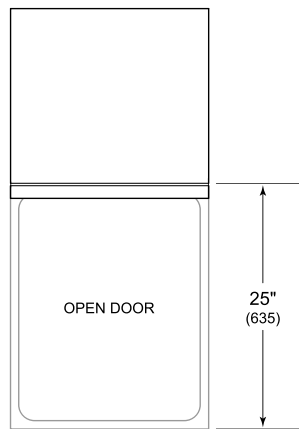

ESPECIFICACIONES DEL PRODUCTO

Modelo	DW2451WS/ADA
Dimensiones	23 5/8"W x 32 1/2"H x 23 1/4"D
Espacio de la puerta	25"
Nivel de sonido	41 dBA (Model and cycle/option dependent)
Suministro eléctrico	115 VAC, 60 Hz
Servicio eléctrico	15 amp dedicated circuit
Receptáculo	3-prong grounding-type
Longitud del cable	6'
Conexión de agua	5' braided tubing with 3/8" female compression fitting
Conexión de drenaje	5' (1.5 m) corrugated tubing
Presión de las tuberías	30–140 psi

INSTALACIÓN ELÉCTRICA PLOMERÍA

COVE OPENING WIDTH Cove dishwashers accommodate varying opening widths. A 23 5/8" (60 cm) width provides minimum reveals and is ideal for new construction. A 24" width is also common; however, reveals for a 24" opening will be larger than the reveals for a 23 5/8" opening unless the panel width is adjusted accordingly. 24" and 60 cm stainless steel panels are available and must be specified accordingly.

PANEL SPECIFICATIONS For complete panels specifications including width/height, weight requirements and thickness requirements visit subzero-wolf.com/reveal.

VISTA INTERIOR

Esta ilustración es solo para referencia interior y puede no representar el exterior del modelo especificado.

DIMENSIONES

*31 7/8" (810) MIN TO 32 7/8" (835) MAX

24" INSTALLATION

NOTE: 3 1/2" (89) finished returns will be visible and should be finished to match cabinetry.