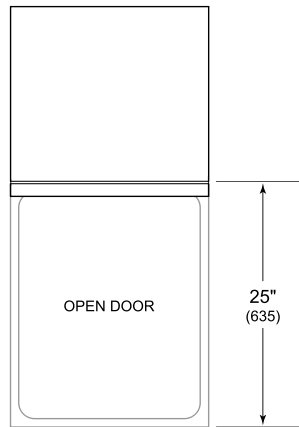

ESPECIFICACIONES DEL PRODUCTO

Modelo	DW2451/ADA
Dimensiones	23 5/8"W x 32 1/2"H x 23 1/4"D
Espacio de la puerta	25"
Nivel de sonido	41 dBA (Model and cycle/option dependent)
Suministro eléctrico	115 VAC, 60 Hz
Servicio eléctrico	15 amp dedicated circuit
Receptáculo	3-prong grounding-type
Longitud del cable	6'
Conexión de agua	5' braided tubing with 3/8" female compression fitting
Conexión de drenaje	5' (1.5 m) corrugated tubing
Presión de las tuberías	30–140 psi

INSTALACIÓN ELÉCTRICA PLOMERÍA

COVE OPENING WIDTH Cove dishwashers accommodate varying opening widths. A 23 5/8" (60 cm) width provides minimum reveals and is ideal for new construction. A 24" width is also common; however, reveals for a 24" opening will be larger than the reveals for a 23 5/8" opening unless the panel width is adjusted accordingly. 24" and 60 cm stainless steel panels are available and must be specified accordingly.

PANEL SPECIFICATIONS For complete panels specifications including width/height, weight requirements and thickness requirements visit subzero-wolf.com/reveal.

VISTA INTERIOR

Esta ilustración es solo para referencia interior y puede no representar el exterior del modelo especificado.

DIMENSIONES

*31 7/8" (810) MIN TO 32 7/8" (835) MAX

24" INSTALLATION

NOTE: 3 1/2" (89) finished returns will be visible and should be finished to match cabinetry.