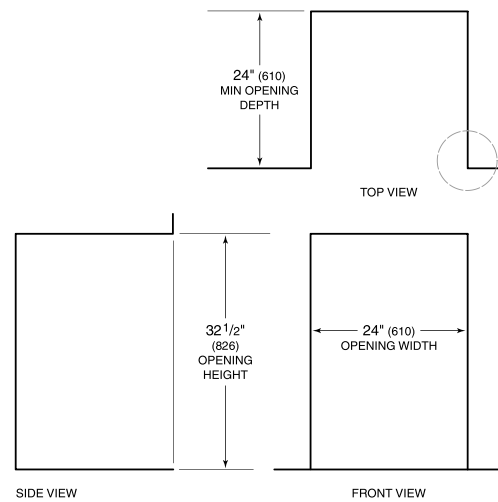

ESPECIFICACIONES DEL PRODUCTO

Modelo	DW2451/ADA
Dimensiones	23 5/8"W x 32 1/2"H x 23 1/4"D
Espacio de la puerta	25"
Nivel de sonido	41 dBA (Model and cycle/option dependent)
Suministro eléctrico	115 VAC, 60 Hz
Servicio eléctrico	15 amp dedicated circuit
Receptáculo	3-prong grounding-type
Longitud del cable	6'
Conexión de agua	5' braided tubing with 3/8" female compression fitting
Conexión de drenaje	5' (1.5 m) corrugated tubing
Presión de las tuberías	30–140 psi

INSTALACIÓN ELÉCTRICA PLOMERÍA

COVE OPENING WIDTH Cove dishwashers accommodate varying opening widths. A 23 5/8" (60 cm) width provides minimum reveals and is ideal for new construction. A 24" width is also common; however, reveals for a 24" opening will be larger than the reveals for a 23 5/8" opening unless the panel width is adjusted accordingly. 24" and 60 cm stainless steel panels are available and must be specified accordingly.

PANEL SPECIFICATIONS For complete panels specifications including width/height, weight requirements and thickness requirements visit subzero-wolf.com/reveal.

VISTA INTERIOR

Esta ilustración es solo para referencia interior y puede no representar el exterior del modelo especificado.

DIMENSIONES

*31 7/8" (810) MIN TO 32 7/8" (835) MAX

24" INSTALLATION

NOTE: 3 1/2" (89) finished returns will be visible and should be finished to match cabinetry.