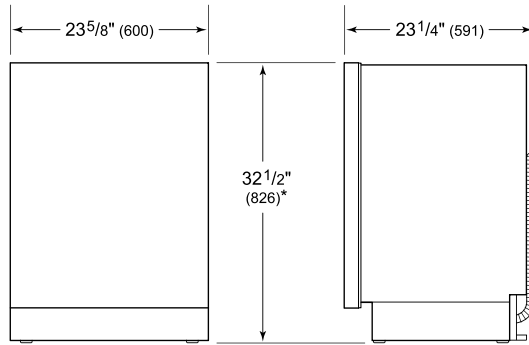

ESPECIFICACIONES DEL PRODUCTO

Modelo	DW2451/ADA
Dimensiones	23 5/8"W x 32 1/2"H x 23 1/4"D
Espacio de la puerta	25"
Nivel de sonido	41 dBA (Model and cycle/option dependent)
Suministro eléctrico	115 VAC, 60 Hz
Servicio eléctrico	15 amp dedicated circuit
Receptáculo	3-prong grounding-type
Longitud del cable	6'
Conexión de agua	5' braided tubing with 3/8" female compression fitting
Conexión de drenaje	5' (1.5 m) corrugated tubing
Presión de las tuberías	30–140 psi

INSTALACIÓN ELÉCTRICA PLOMERÍA

COVE OPENING WIDTH Cove dishwashers accommodate varying opening widths. A 23 5/8" (60 cm) width provides minimum reveals and is ideal for new construction. A 24" width is also common; however, reveals for a 24" opening will be larger than the reveals for a 23 5/8" opening unless the panel width is adjusted accordingly. 24" and 60 cm stainless steel panels are available and must be specified accordingly.

PANEL SPECIFICATIONS For complete panels specifications including width/height, weight requirements and thickness requirements visit subzero-wolf.com/reveal.

VISTA INTERIOR

Esta ilustración es solo para referencia interior y puede no representar el exterior del modelo especificado.

DIMENSIONES

*31 7/8" (810) MIN TO 32 7/8" (835) MAX

24" INSTALLATION

NOTE: 3 1/2" (89) finished returns will be visible and should be finished to match cabinetry.