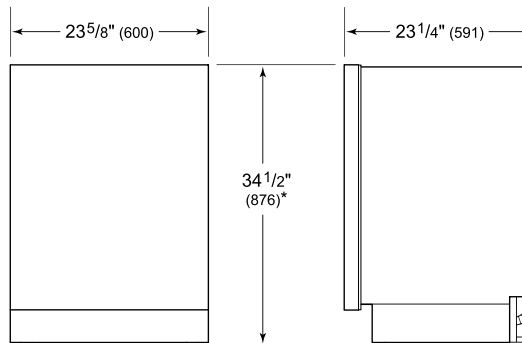

ESPECIFICACIONES DEL PRODUCTO

Modelo	DW2450WS
Dimensiones	23 5/8"W x 34 1/2"H x 23 1/4"D
Espacio de la puerta	26 3/4"
Nivel de sonido	41 dBA (según el modelo y el ciclo/opción)
Suministro eléctrico	115 VAC, 60 Hz
Servicio eléctrico	15 amp dedicated circuit
Receptáculo	3-prong grounding-type
Longitud del cable	6'
Conexión de agua	5' braided tubing with 3/8" female compression fitting
Conexión de drenaje	5' (1.5 m) corrugated tubing
Presión de las tuberías	30–140 psi

INSTALACIÓN ELÉCTRICA PLOMERÍA

COVE OPENING WIDTH Cove dishwashers accommodate varying opening widths. A 23 5/8" (60 cm) width provides minimum reveals and is ideal for new construction. A 24" width is also common; however, reveals for a 24" opening will be larger than the reveals for a 23 5/8" opening unless the panel width is adjusted accordingly. 24" and 60 cm stainless steel panels are available and must be specified accordingly.

PANEL SPECIFICATIONS For complete panels specifications including width/height, weight requirements and thickness requirements visit subzero-wolf.com/reveal.

VISTA INTERIOR

Esta ilustración es solo para referencia interior y puede no representar el exterior del modelo especificado.

DIMENSIONES

*33 3/4" (857) MIN TO 34 3/4" (883) MAX

60 CM INSTALLATION

NOTE: 3 1/2" (89) finished returns will be visible and should be finished to match cabir