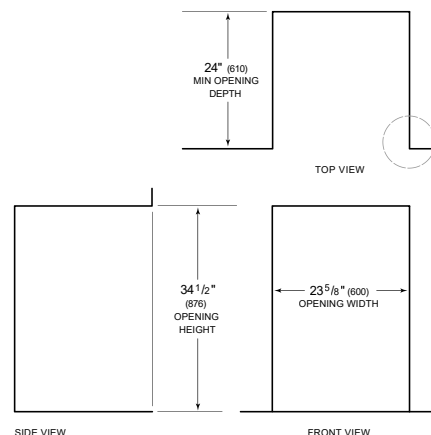

ESPECIFICACIONES DEL PRODUCTO

Modelo	DW2450WS
Dimensiones	23 5/8"W x 34 1/2"H x 23 1/4"D
Espacio de la puerta	26 3/4"
Nivel de sonido	41 dBA (según el modelo y el ciclo/opción)
Suministro eléctrico	115 VAC, 60 Hz
Servicio eléctrico	15 amp dedicated circuit
Receptáculo	3-prong grounding-type
Longitud del cable	6'
Conexión de agua	5' braided tubing with 3/8" female compression fitting
Conexión de drenaje	5' (1.5 m) corrugated tubing
Presión de las tuberías	30–140 psi

INSTALACIÓN ELÉCTRICA PLOMERÍA

COVE OPENING WIDTH Cove dishwashers accommodate varying opening widths. A 23 5/8" (60 cm) width provides minimum reveals and is ideal for new construction. A 24" width is also common; however, reveals for a 24" opening will be larger than the reveals for a 23 5/8" opening unless the panel width is adjusted accordingly. 24" and 60 cm stainless steel panels are available and must be specified accordingly.

PANEL SPECIFICATIONS For complete panels specifications including width/height, weight requirements and thickness requirements visit subzero-wolf.com/reveal.

VISTA INTERIOR

Esta ilustración es solo para referencia interior y puede no representar el exterior del modelo especificado.

DIMENSIONES

*33 3/4" (857) MIN TO 34 3/4" (883) MAX

60 CM INSTALLATION

NOTE: 3 1/2" (89) finished returns will be visible and should be finished to match cabir