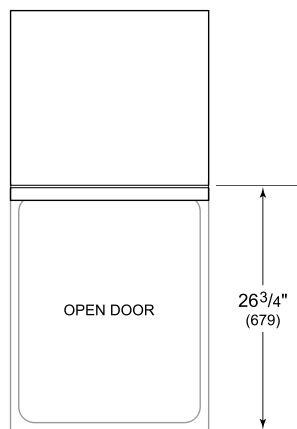

ESPECIFICACIONES DEL PRODUCTO

Modelo	DW2450WS
Dimensiones	23 5/8"W x 34 1/2"H x 23 1/4"D
Espacio de la puerta	26 3/4"
Nivel de sonido	41 dBA (según el modelo y el ciclo/opción)
Suministro eléctrico	115 VAC, 60 Hz
Servicio eléctrico	15 amp dedicated circuit
Receptáculo	3-prong grounding-type
Longitud del cable	6'
Conexión de agua	5' braided tubing with 3/8" female compression fitting
Conexión de drenaje	5' (1.5 m) corrugated tubing
Presión de las tuberías	30–140 psi

INSTALACIÓN ELÉCTRICA PLOMERÍA

COVE OPENING WIDTH Cove dishwashers accommodate varying opening widths. A 23 5/8" (60 cm) width provides minimum reveals and is ideal for new construction. A 24" width is also common; however, reveals for a 24" opening will be larger than the reveals for a 23 5/8" opening unless the panel width is adjusted accordingly. 24" and 60 cm stainless steel panels are available and must be specified accordingly.

PANEL SPECIFICATIONS For complete panels specifications including width/height, weight requirements and thickness requirements visit subzero-wolf.com/reveal.

VISTA INTERIOR

Esta ilustración es solo para referencia interior y puede no representar el exterior del modelo especificado.

DIMENSIONES

*33 3/4" (857) MIN TO 34 3/4" (883) MAX

60 CM INSTALLATION

NOTE: 3 1/2" (89) finished returns will be visible and should be finished to match cabir