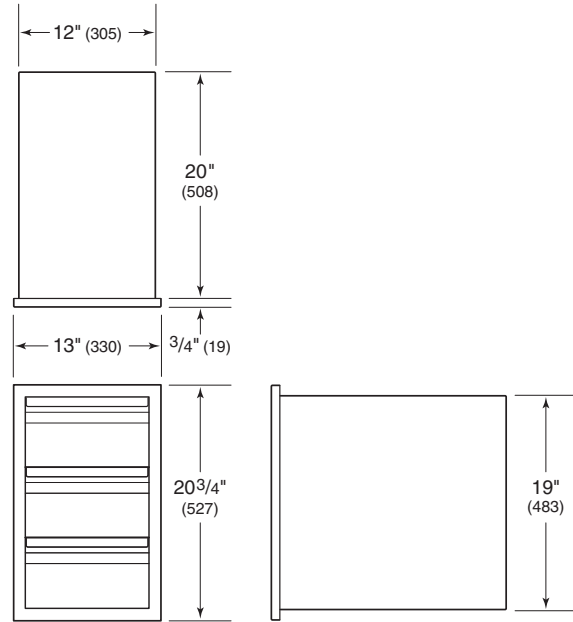

2- OR 3-DRAWER UNIT