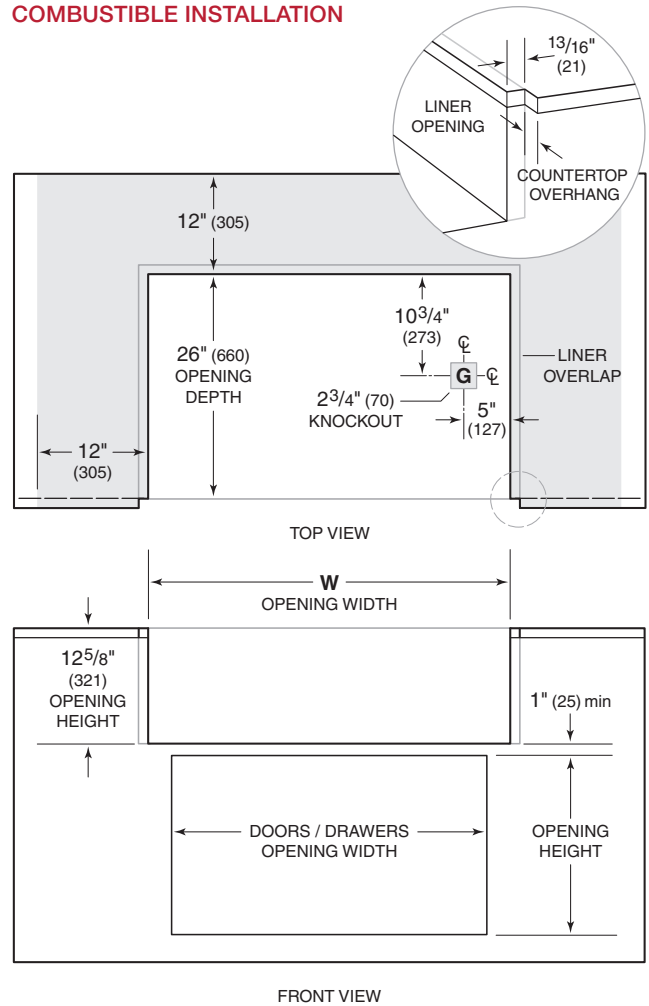

### DOORS

WIDTH		
DOORS	A	B
18" Single	18" (475)	16 1/4" (413)
30" Double	30" (762)	28 1/4" (718)
36" Double	36" (914)	34 1/4" (870)
42" Double	42" (1067)	40 1/4" (1022)
54" Double	54" (1372)	52 1/4" (1327)

### DRAWER/DOOR UNIT

Outdoor Grills

NON-COMBUSTIBLE INSTALLATION

NOTE: Shaded area above countertop indicates minimum clearance to combustible surfaces, combustible materials cannot be located within this area.

COMBUSTIBLE INSTALLATION

NOTE: Shaded area above countertop indicates minimum clearance to combustible surfaces, combustible materials cannot be located within this area.

OPENING WIDTH	
NON-COMBUSTIBLE ENCLOSURE	W
OG30	28 1/2" (724)
OG36	34 1/2" (876)
OG42	40 1/2" (1029)
OG54	52 1/2" (1334)

OPENING WIDTH	
COMBUSTIBLE ENCLOSURE	W
OG30	33 1/2" (851)
OG36	39 1/2" (1003)
OG42	45 1/2" (1156)
OG54	57 1/2" (1461)