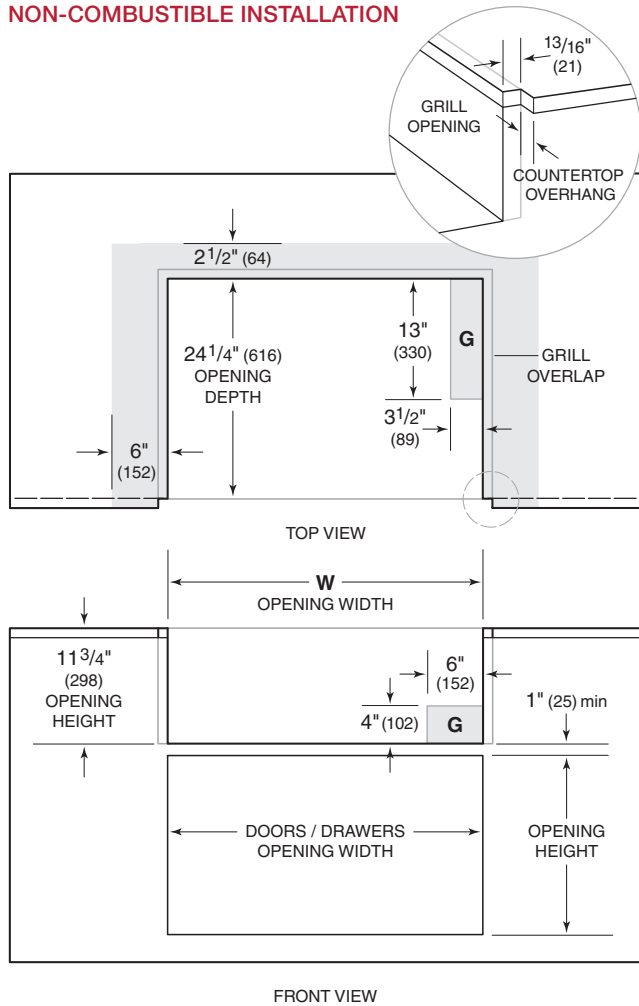

### DOORS

WIDTH		
DOORS	A	B
18" Single	18" (475)	16 1/4" (413)
30" Double	30" (762)	28 1/4" (718)
36" Double	36" (914)	34 1/4" (870)
42" Double	42" (1067)	40 1/4" (1022)
54" Double	54" (1372)	52 1/4" (1327)

### DRAWER/DOOR UNIT

Outdoor Grills

NON-COMBUSTIBLE INSTALLATION

NOTE: Shaded area above countertop indicates minimum clearance to combustible surfaces, combustible materials cannot be located within this area.

COMBUSTIBLE INSTALLATION

NOTE: Shaded area above countertop indicates minimum clearance to combustible surfaces, combustible materials cannot be located within this area.

OPENING WIDTH	
NON-COMBUSTIBLE ENCLOSURE	W
OG30	28 1/2" (724)
OG36	34 1/2" (876)
OG42	40 1/2" (1029)
OG54	52 1/2" (1334)

OPENING WIDTH	
COMBUSTIBLE ENCLOSURE	W
OG30	33 1/2" (851)
OG36	39 1/2" (1003)
OG42	45 1/2" (1156)
OG54	57 1/2" (1461)