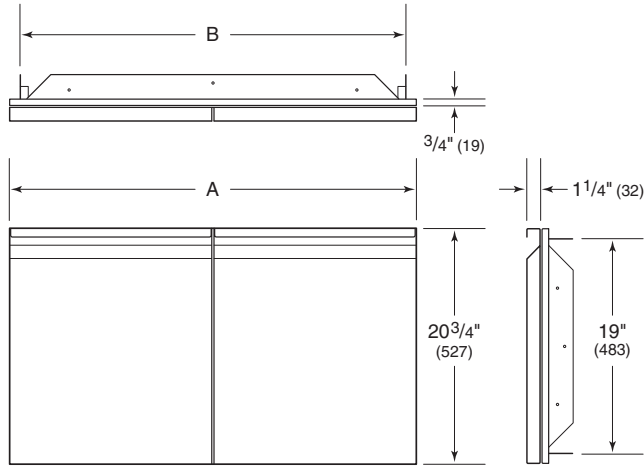

### DOORS

WIDTH		
DOORS	A	B
18" Single	18" (475)	16 1/4" (413)
30" Double	30" (762)	28 1/4" (718)
36" Double	36" (914)	34 1/4" (870)
42" Double	42" (1067)	40 1/4" (1022)
54" Double	54" (1372)	52 1/4" (1327)

OPENING WIDTH	
COMBUSTIBLE ENCLOSURE	W
OG30	33 1/2" (851)
OG36	39 1/2" (1003)
OG42	45 1/2" (1156)
OG54	57 1/2" (1461)