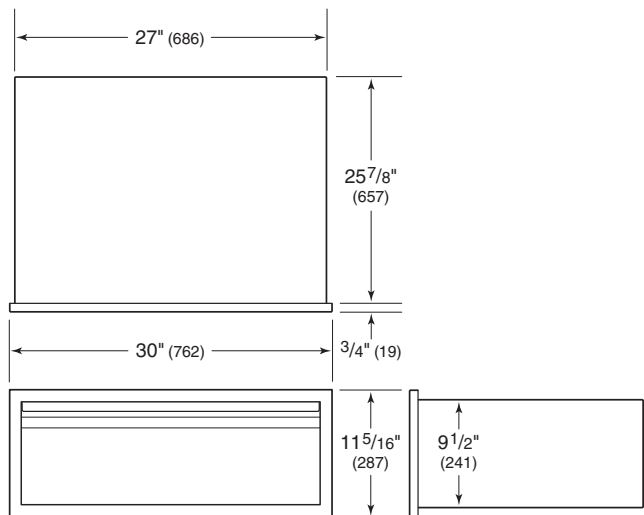

### DOORS

WIDTH		
DOORS	A	B
18" Single	18" (475)	16 1/4" (413)
30" Double	30" (762)	28 1/4" (718)
36" Double	36" (914)	34 1/4" (870)
42" Double	42" (1067)	40 1/4" (1022)
54" Double	54" (1372)	52 1/4" (1327)

### SINGLE DRAWER

OPENING WIDTH	
COMBUSTIBLE ENCLOSURE	W
OG30	33 1/2" (851)
OG36	39 1/2" (1003)
OG42	45 1/2" (1156)
OG54	57 1/2" (1461)