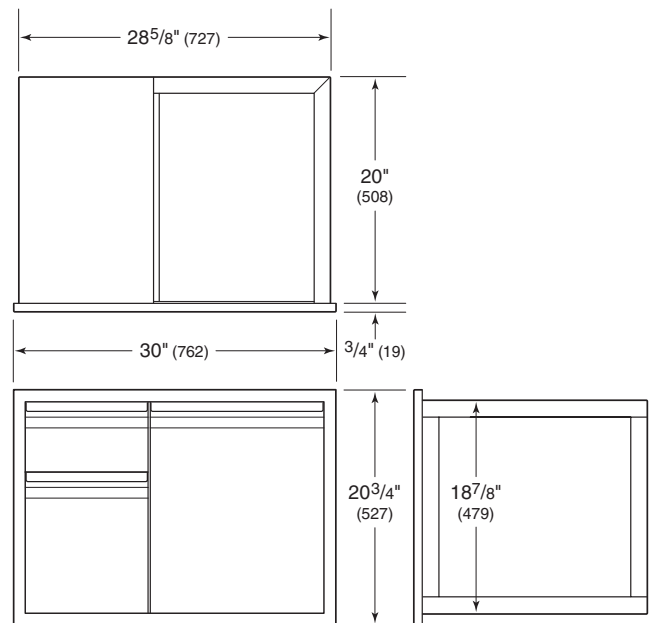

DRAWER/DOOR UNIT